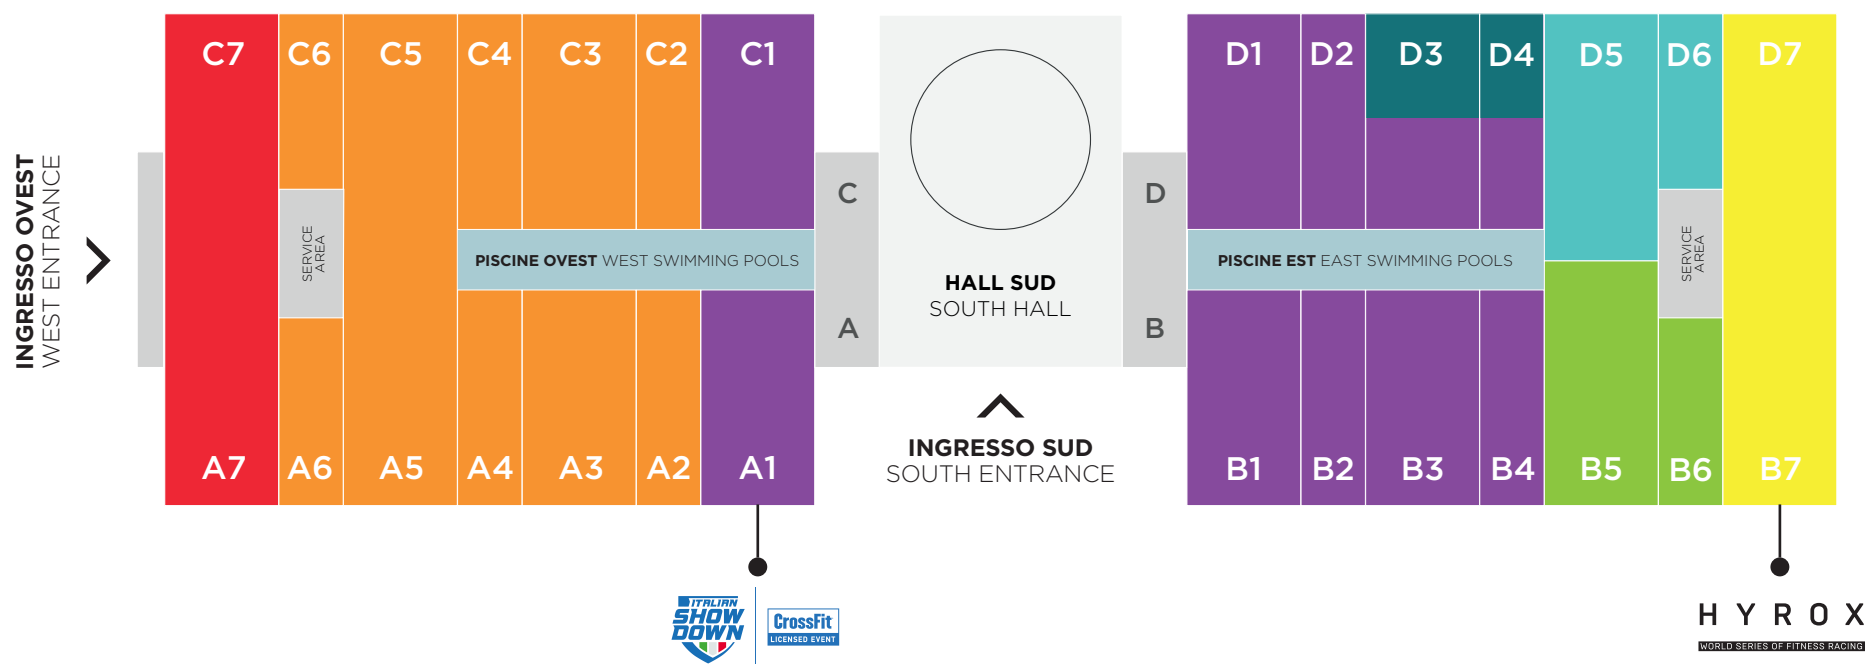

RIMINIWELLNESS

THE WELLNESS EXPERIENCE SHOW

LAYOUT 2024

SETTORI SECTORS

STEEL

ACTIVE

FITNESS

HEALTH

WELLNESS

FOODWELL